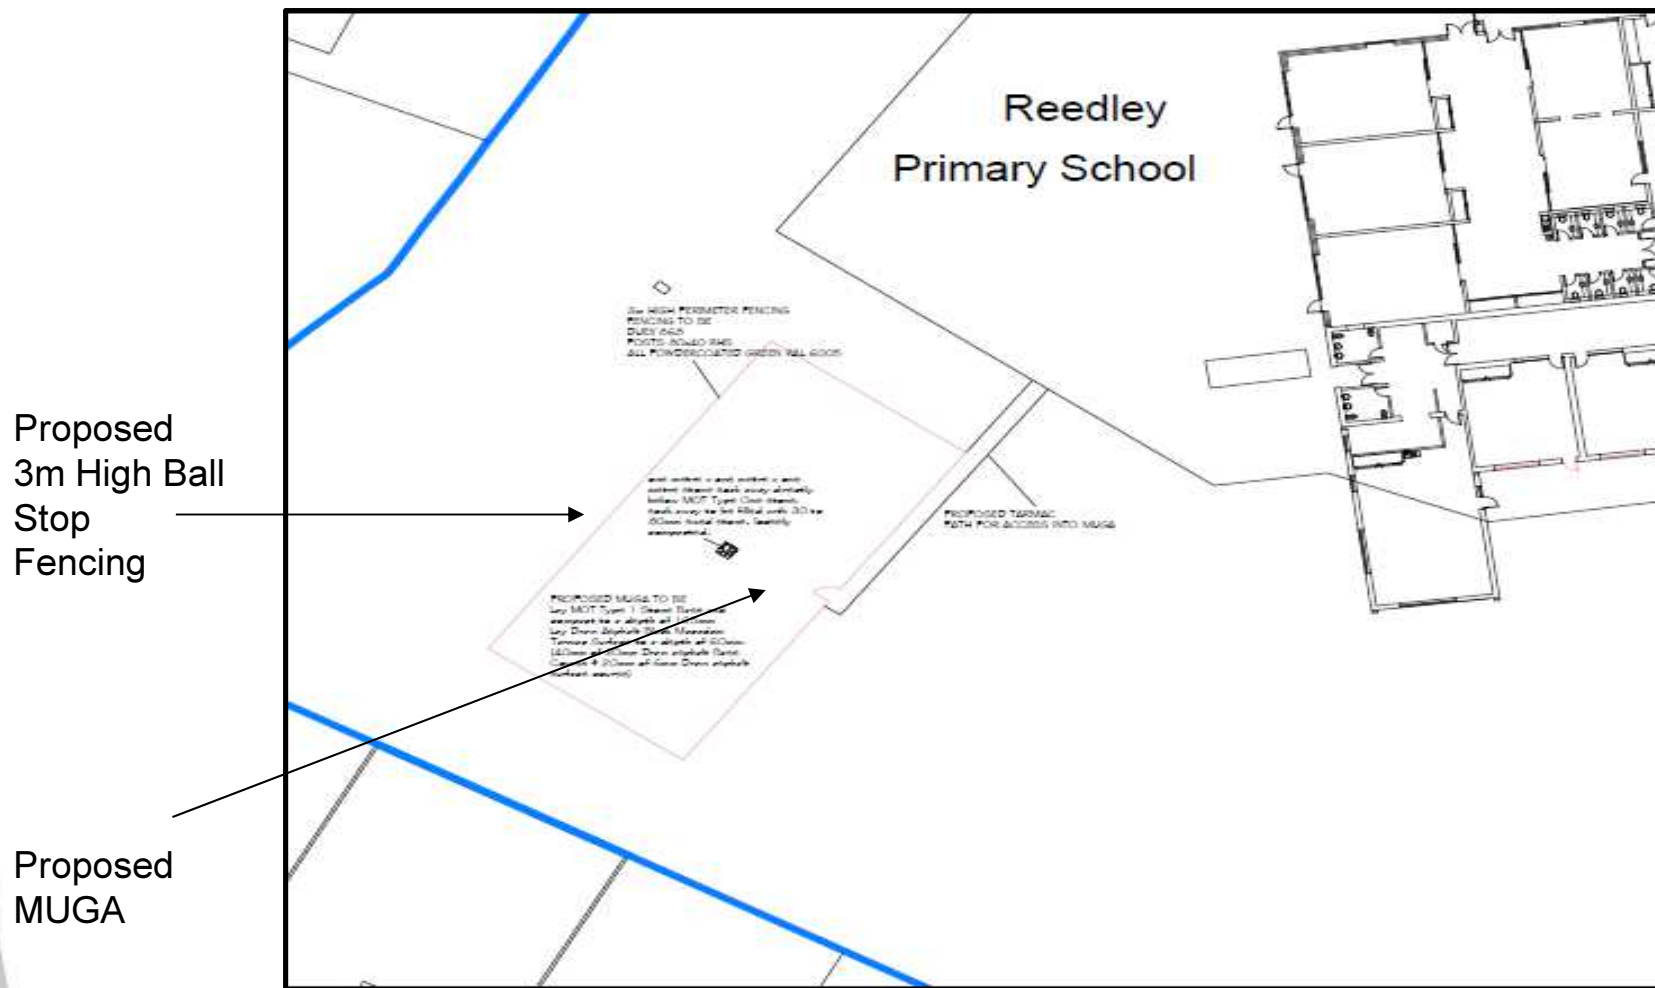

Planning Application LCC/2020/0070

Construction of a multi use games area with a 3m high perimeter fence. Reedley County Primary School, Reedley Road, Reedley, Burnley

Planning Application LCC/2020/0070

Site Location Plan

Planning Application LCC/2020/00/0070

Proposed
MUGA

Proposed
Path to
MUGA

Planning Application LCC/2020/0070 Multi use Games Area Location

Planning Application LCC/2020/00/0070 Fencing and MUGA Layout Details

Planning Application LCC/2020/0070

Location of proposed MUGA looking towards Meadow Close