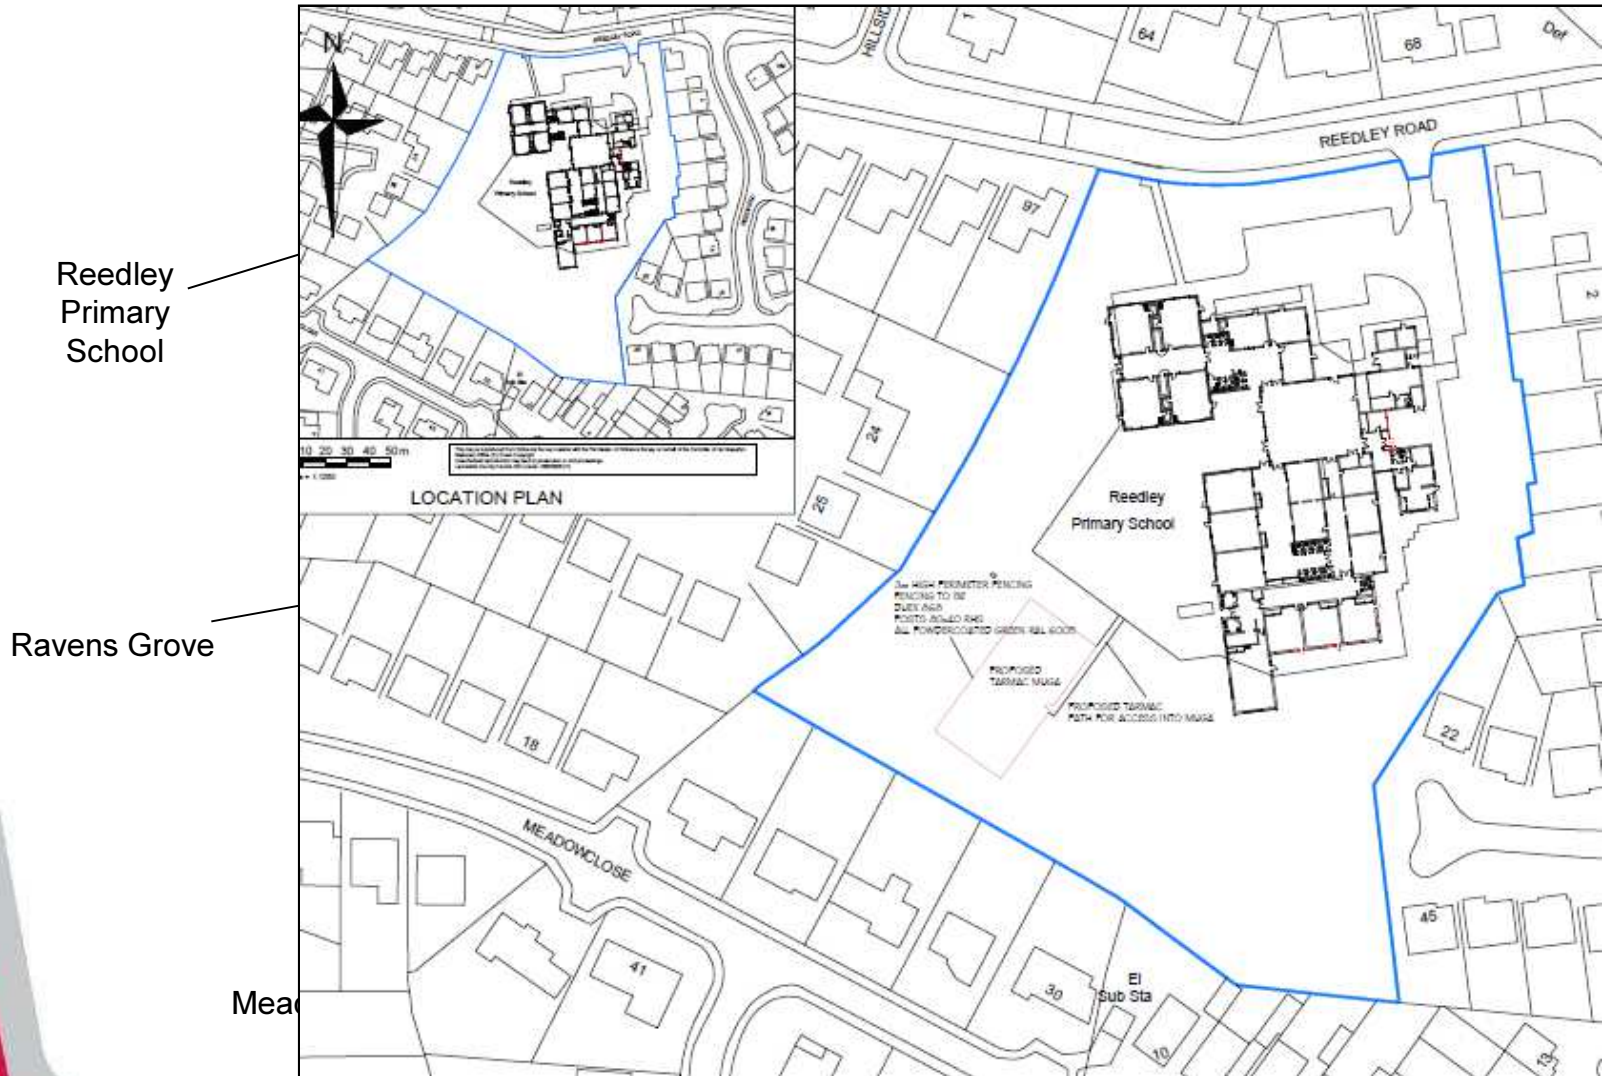

Planning Application LCC/2020/0070

Construction of a multi use games area with a 3m high perimeter fence. Reedley County Primary School, Reedley Road, Reedley, Burnley

Planning Application LCC/2020/0070

Site Location Plan

Planning Application LCC/2020/00/0070

Proposed
MUGA

Proposed
Path to
MUGA

Planning Application LCC/2020/0070 Multi use Games Area Location

Planning Application LCC/2020/00/0070 Fencing and MUGA Layout Details

Planning Application LCC/2020/0070

Location of proposed MUGA looking towards Meadow Close